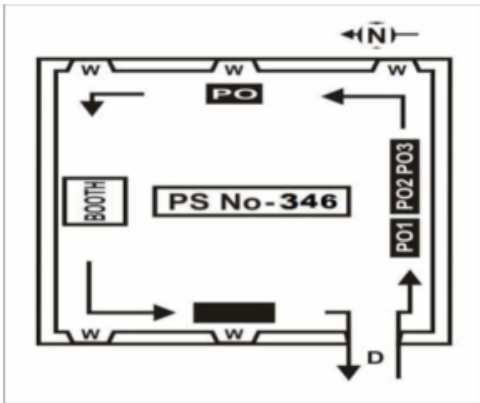

Nazri Naksha

Google Map View

Polling Station Building Front View

Polling Station Front View

Cad View

Key MAP View