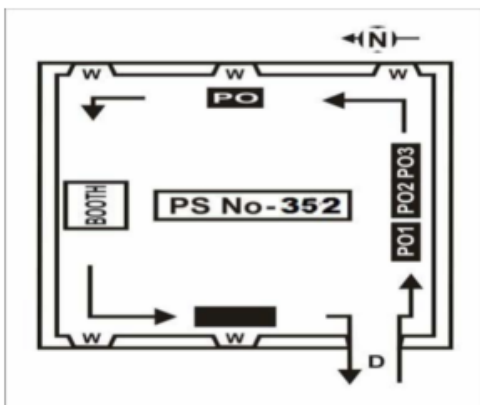

Nazri Naksha

Google Map View

Polling Station Building Front View

Polling Station Front View

Cad View

Key MAP View