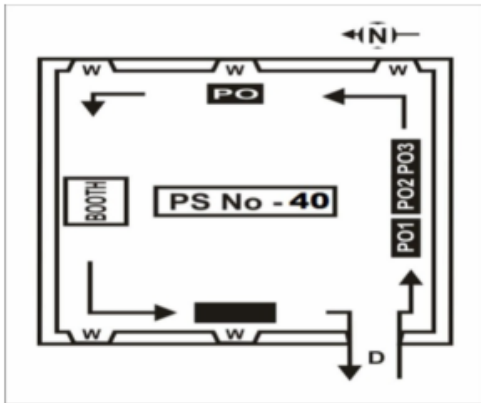

Nazri Naksha

Google Map View

Polling Station Building Front View

Polling Station Front View

Cad View

Key MAP View