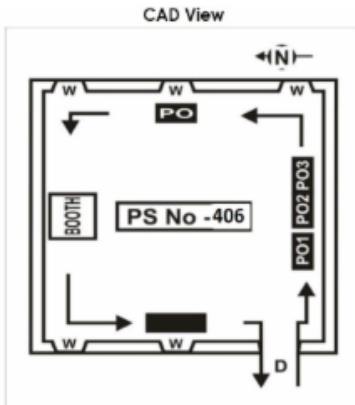

Nazri Naksha

Google Map View

Polling Station Building Front View

Polling Station Front View

Cad View

Key MAP View