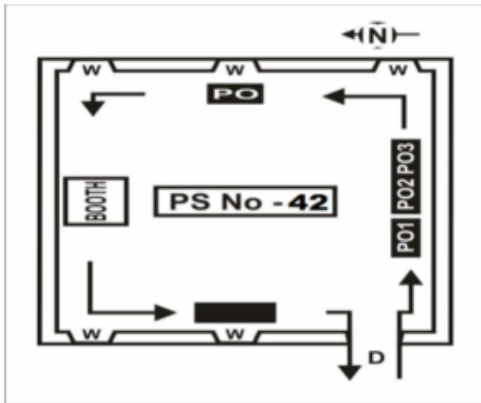

Nazri Naksha

Google Map View

Polling Station Building Front View

Polling Station Front View

Cad View

Key MAP View