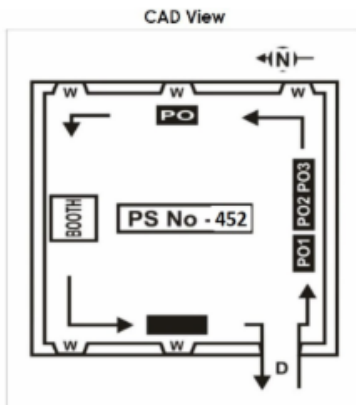

Nazri Naksha

Google Map View

Polling Station Building Front View

Polling Station Front View

Cad View

Key MAP View