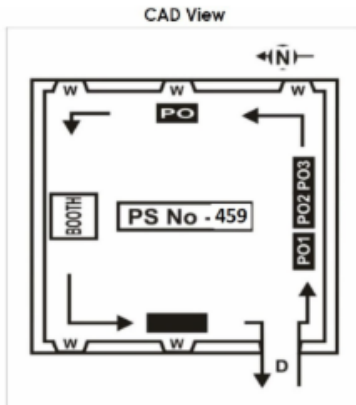

Nazri Naksha

Google Map View

Polling Station Building Front View

Polling Station Front View

Cad View

Key MAP View