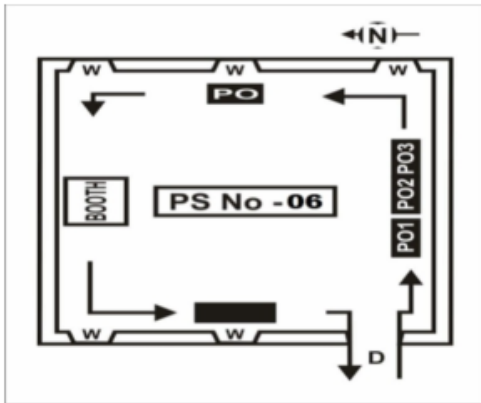

Nazri Naksha

Google Map View

Polling Station Building Front View

Polling Station Front View

Cad View

Key MAP View