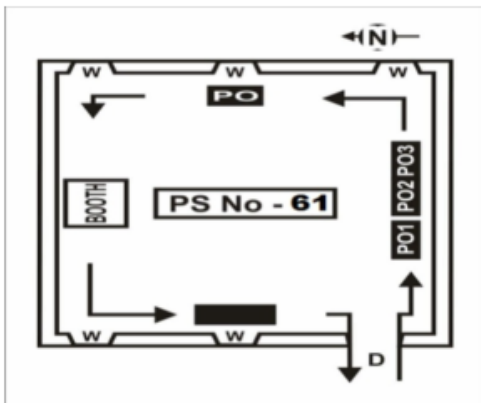

Nazri Naksha

Google Map View

Polling Station Building Front View

Polling Station Front View

Cad View

Key MAP View