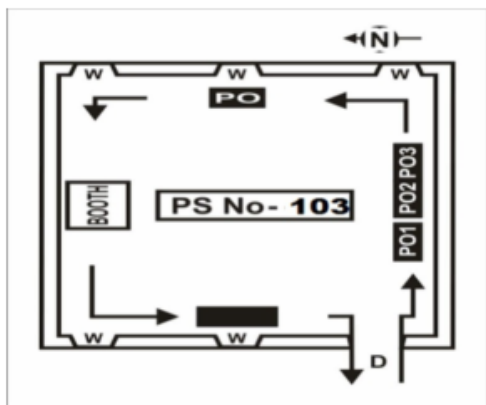

Nazri Naksha

Google Map View

Polling Station Building Front View

Polling Station Front View

Cad View

Key MAP View