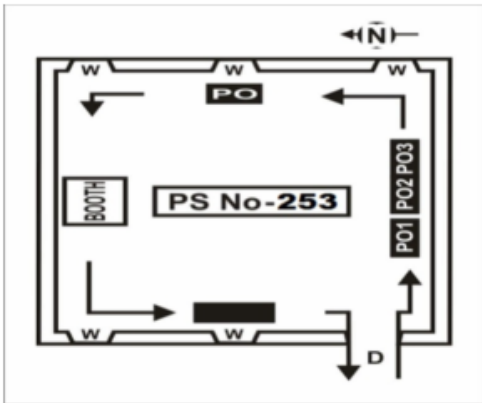

Nazri Naksha

Google Map View

Polling Station Building Front View

Polling Station Front View

Cad View

Key MAP View