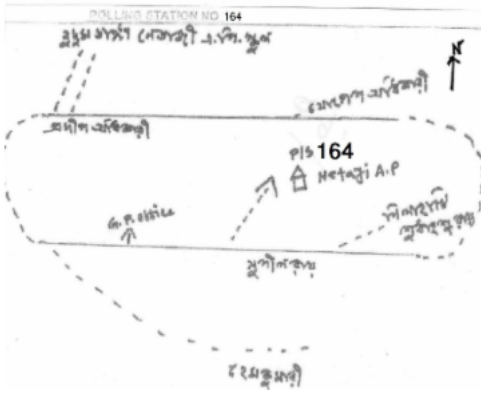

Polling Station Building Front View

Nazri Naksha