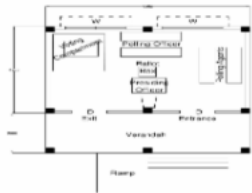

Cad View

PS-1/53, Dwarikamari No. 1 Govt. Primary School, Room 1