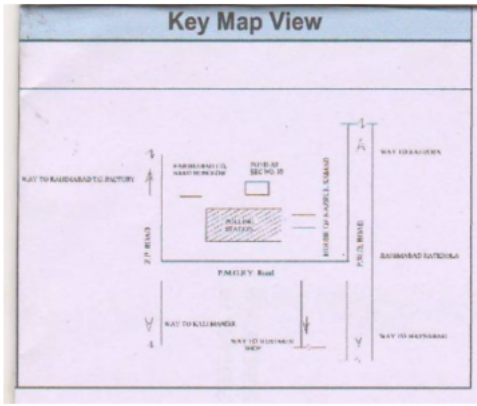

Nazri Naksha

Google Map View