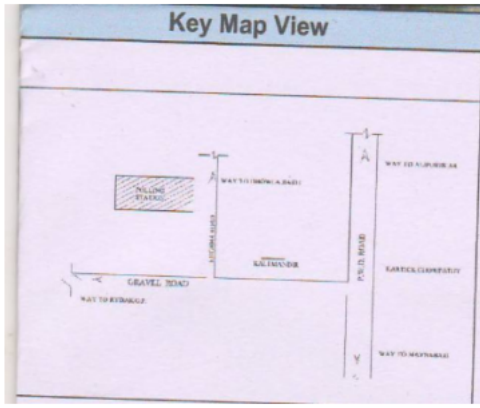

Nazri Naksha

Google Map View