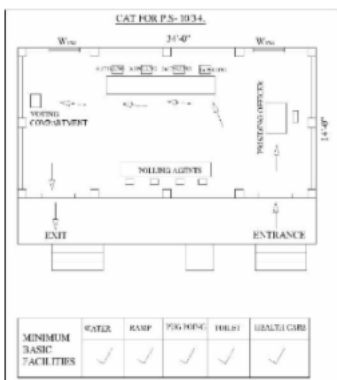

Nazri Naksha

Google Map View

Polling Station Building Front View

Polling Station Front View

Cad View

Key MAP View