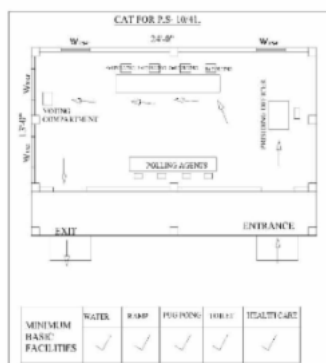

Nazri Naksha

Google Map View

Polling Station Building Front View

Polling Station Front View

Cad View

Key MAP View