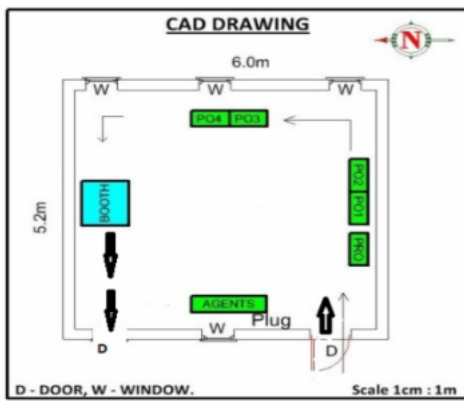

Nazri Naksha

Google Map View

Polling Station Building Front View

Polling Station Front View

Cad View

Key MAP View