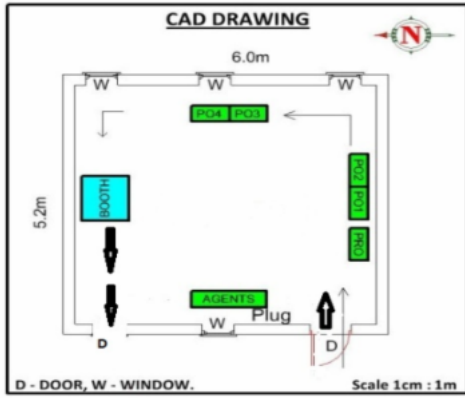

Nazri Naksha

Google Map View

Polling Station Building Front View

Polling Station Front View

Cad View

Key MAP View