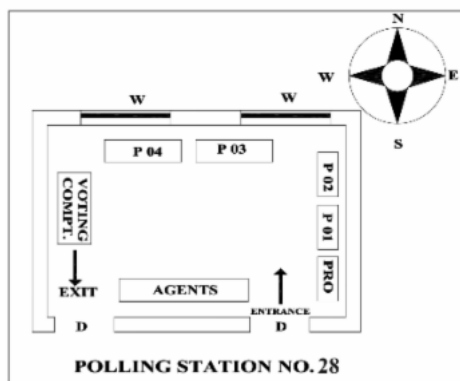

Nazri Naksha

Google Map View

Polling Station Building Front View

Polling Station Front View

Cad View

Key MAP View