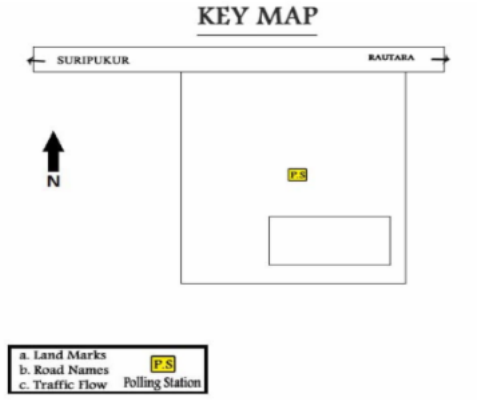

Nazri Naksha

Google Map View