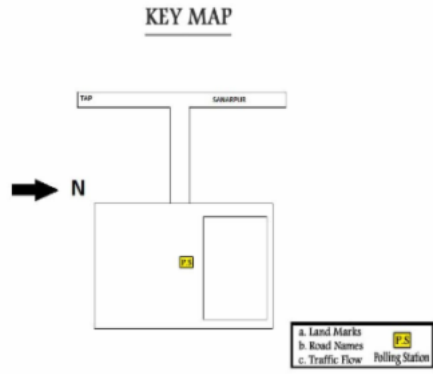

Nazri Naksha

Google Map View