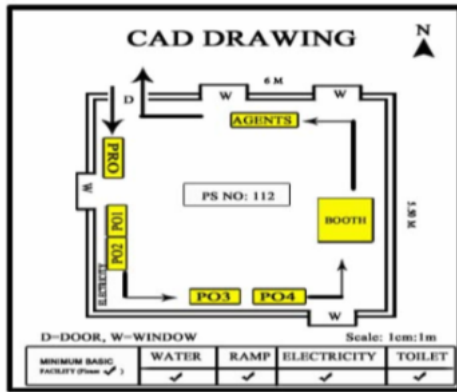

Nazri Naksha

Google Map View

Polling Station Building Front View

Polling Station Front View

Cad View

Key MAP View