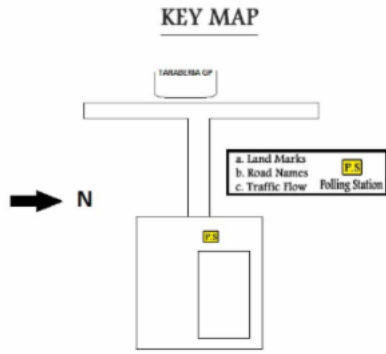

Nazri Naksha

Google Map View