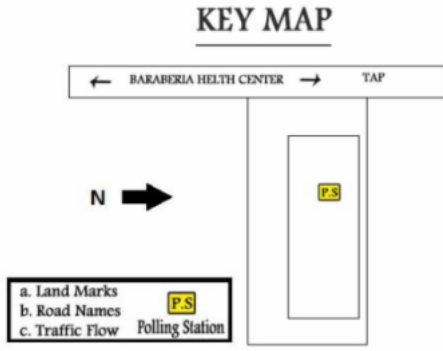

Nazri Naksha

Google Map View