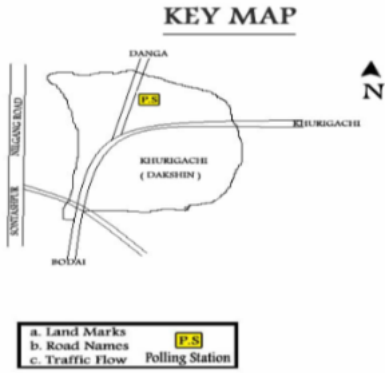

Nazri Naksha

Google Map View