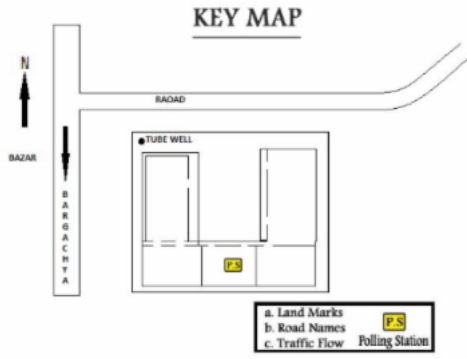

Nazri Naksha

Google Map View