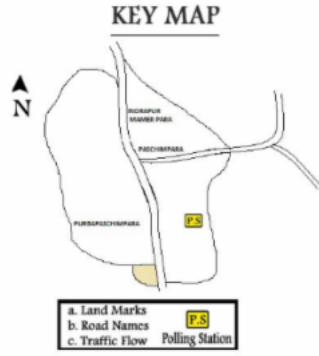

Nazri Naksha

Google Map View