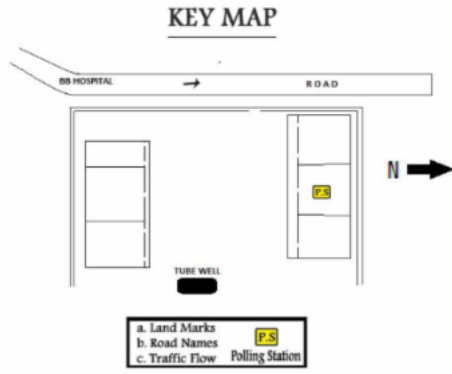

Nazri Naksha

Google Map View