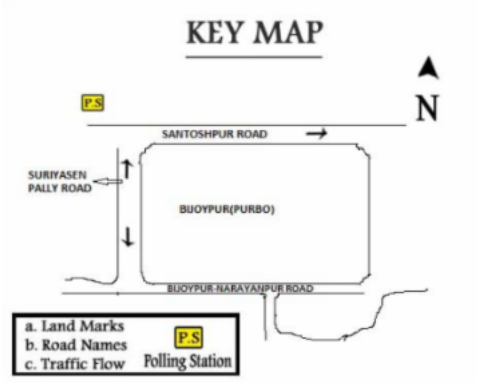

Nazri Naksha

Google Map View