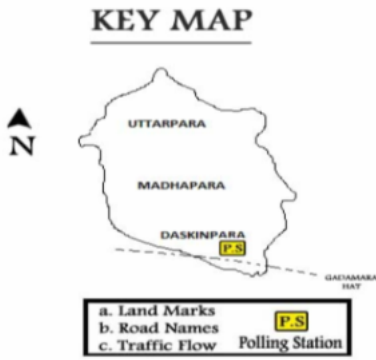

Nazri Naksha

Google Map View