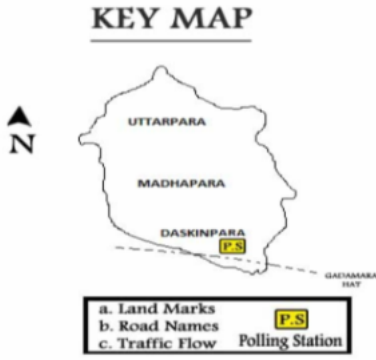

Nazri Naksha

Google Map View