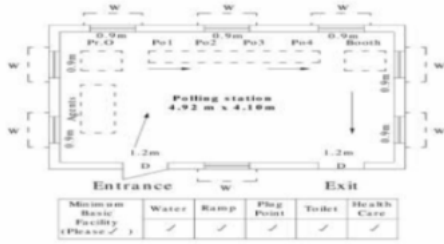

Nazri Naksha

Google Map View

Polling Station Building Front View

Polling Station Front View

Cad View

Key MAP View