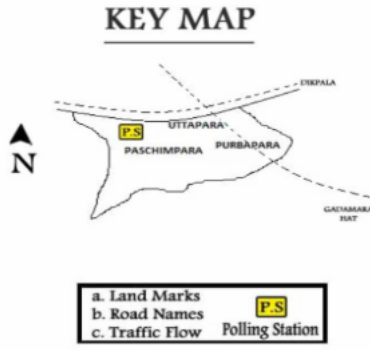

Nazri Naksha

Google Map View