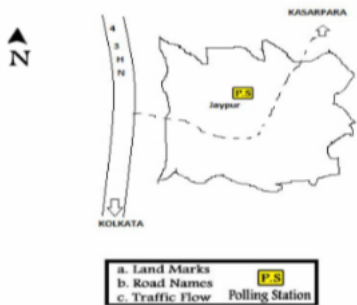

Nazri Naksha

Google Map View

KEY MAP