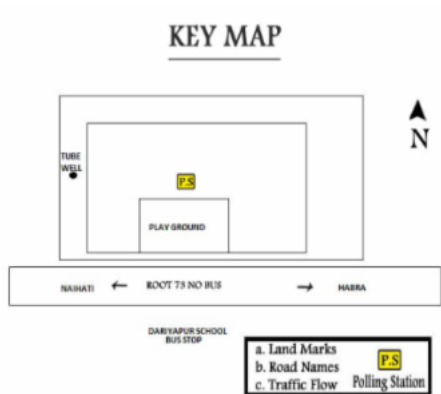

Nazri Naksha

Google Map View