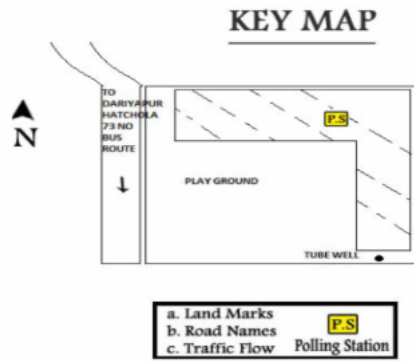

Nazri Naksha

Google Map View