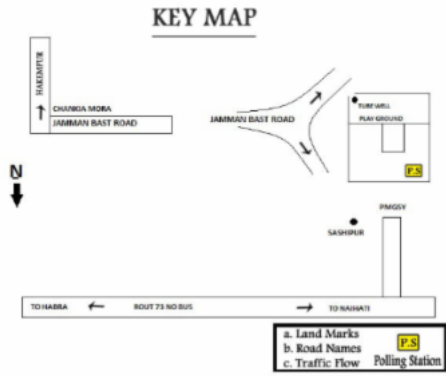

Nazri Naksha

Google Map View