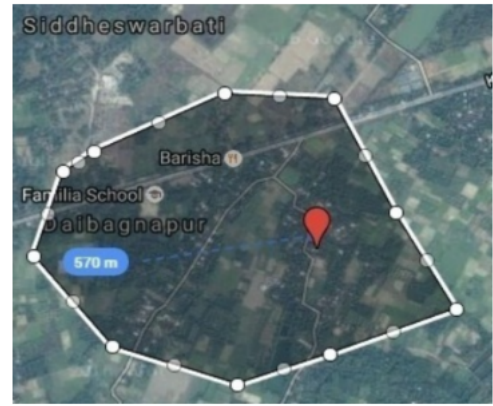

Nazri Naksha

Google Map View