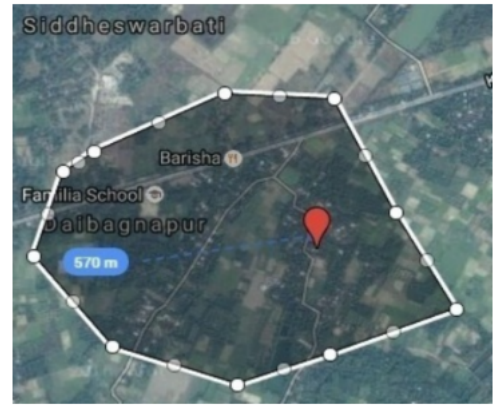

Nazri Naksha

Google Map View