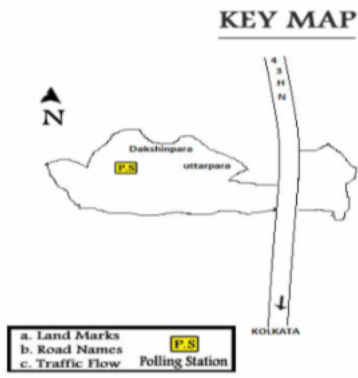

Nazri Naksha

Google Map View