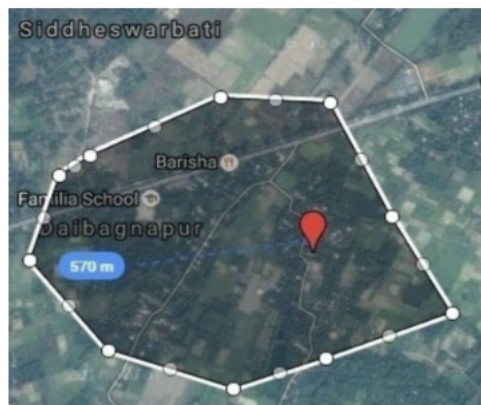

Nazri Naksha

Google Map View