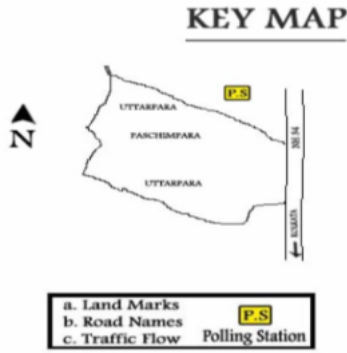

Nazri Naksha

Google Map View