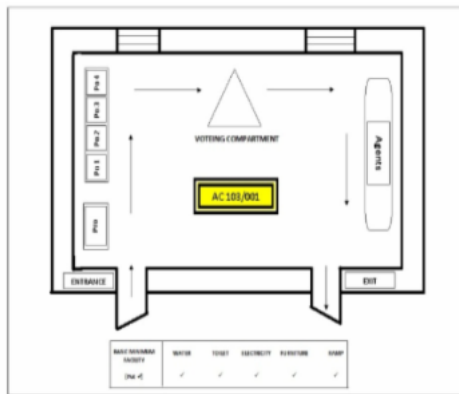

Nazri Naksha

Google Map View

Polling Station Building Front View

Polling Station Front View

Cad View

Key MAP View