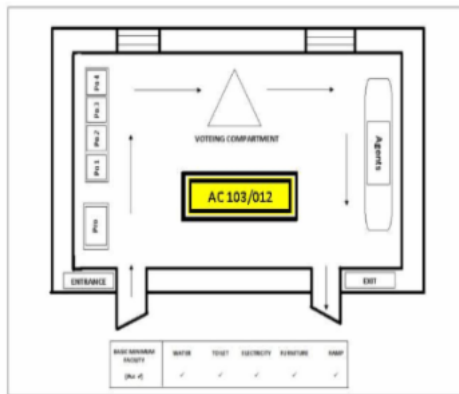

Nazri Naksha

AC: 103-BLUPUR
PART NO:12 - RANCHAPARA ENGLISH MEDIUM PRIMARY SCHOOL .
ROOM-2

Google Map View

Polling Station Building Front View

Polling Station Front View

Cad View

Key MAP View

AC: 103-BLUPUR
PART NO:12 - RANCHAPARA ENGLISH MEDIUM PRIMARY SCHOOL .
ROOM-2