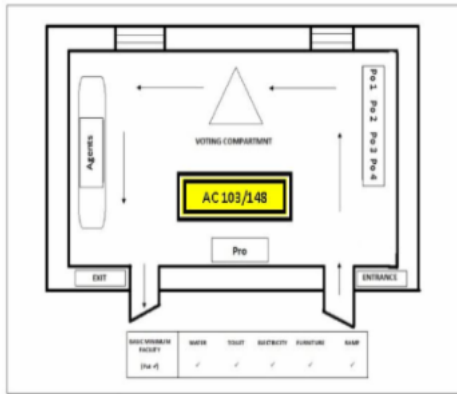

Nazri Naksha

AC: 103-BLUPUR
PART NO:148 - DAYANANDA PRIMARY SCHOOL , ROOM-1

Google Map View

Polling Station Building Front View

Polling Station Front View

Cad View

Key MAP View

AC: 103-BLUPUR
PART NO:148 - DAYANANDA PRIMARY SCHOOL , ROOM-1