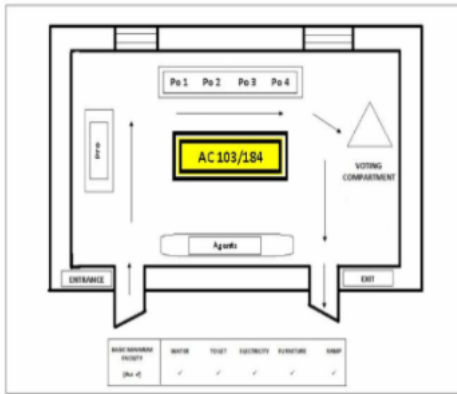

Nazri Naksha

Google Map View

Polling Station Building Front View

Polling Station Front View

Cad View

Key MAP View