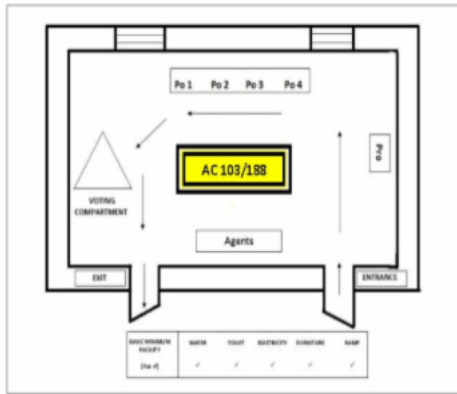

Nazri Naksha

Google Map View

Polling Station Building Front View

Polling Station Front View

Cad View

Key MAP View