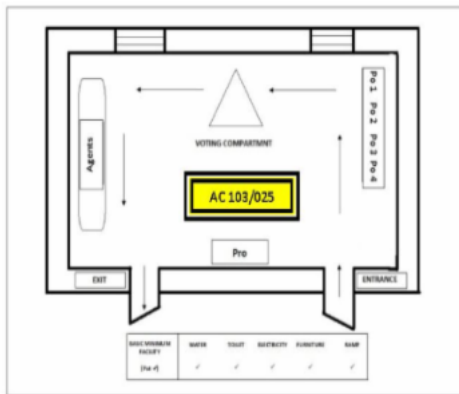

Nazri Naksha

Google Map View

Polling Station Building Front View

Polling Station Front View

Cad View

Key MAP View