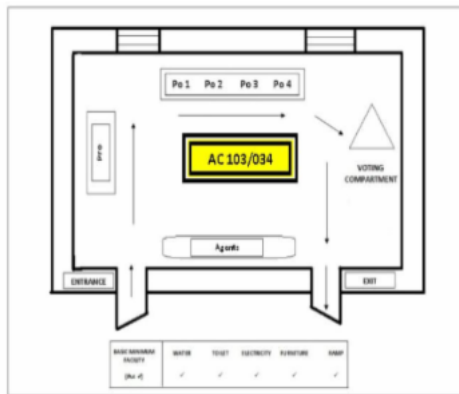

Nazri Naksha

AC: 103-BLUPUR
PART NO:34 -NATUN BARUPARA G.S.F.P. SCHOOL , ROOM-3

Google Map View

Polling Station Building Front View

Polling Station Front View

Cad View

Key MAP View

AC: 103-BLUPUR
PART NO:34 -NATUN BARUPARA G.S.F.P. SCHOOL , ROOM-3